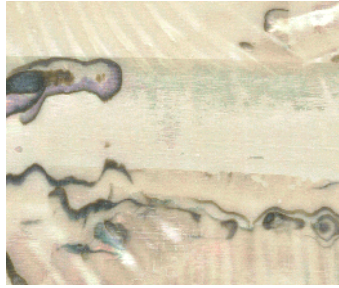

Abalone

Abalone Sheets 5½" x 9½"
PDF file for comparative use only.

Agoya Heart
AB/AG

Donkey Ear
AB/DE

Green Dark
AB/GD

Green Heart
AB/GH

Green Light
AB/GL

Gold Mop
AB/GM