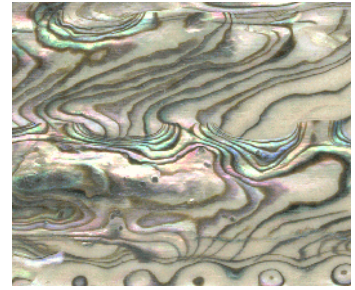

Abalone

Abalone Sheets 5½" x 9½"
PDF file for comparative use only.

Agoya Heart
AB/AG

Donkey Ear
AB/DE

Green Dark
AB/GD

Green Heart
AB/GH

Green Light
AB/GL

Gold Mop
AB/GM