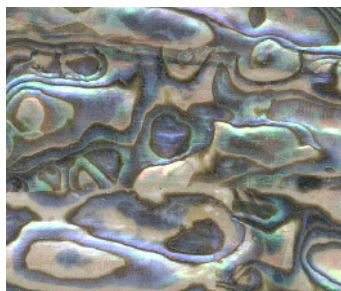

Paua Dark
AB/PD