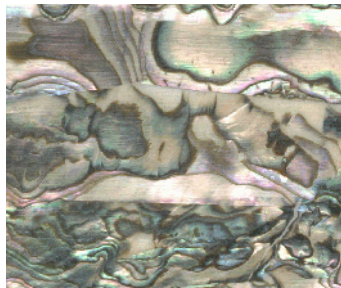

Abalone

Abalone Sheets 5½" x 9½"
PDF file for comparative use only.

Agoya Heart
AB/AG

Donkey Ear
AB/DE

Green Dark
AB/GD

Green Heart
AB/GH

Green Light
AB/GL

Gold Mop
AB/GM