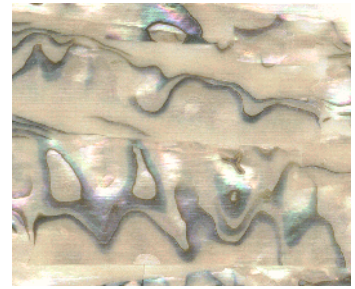

Abalone

Abalone Sheets 5½" x 9½"
PDF file for comparative use only.

Pink
AB/PA