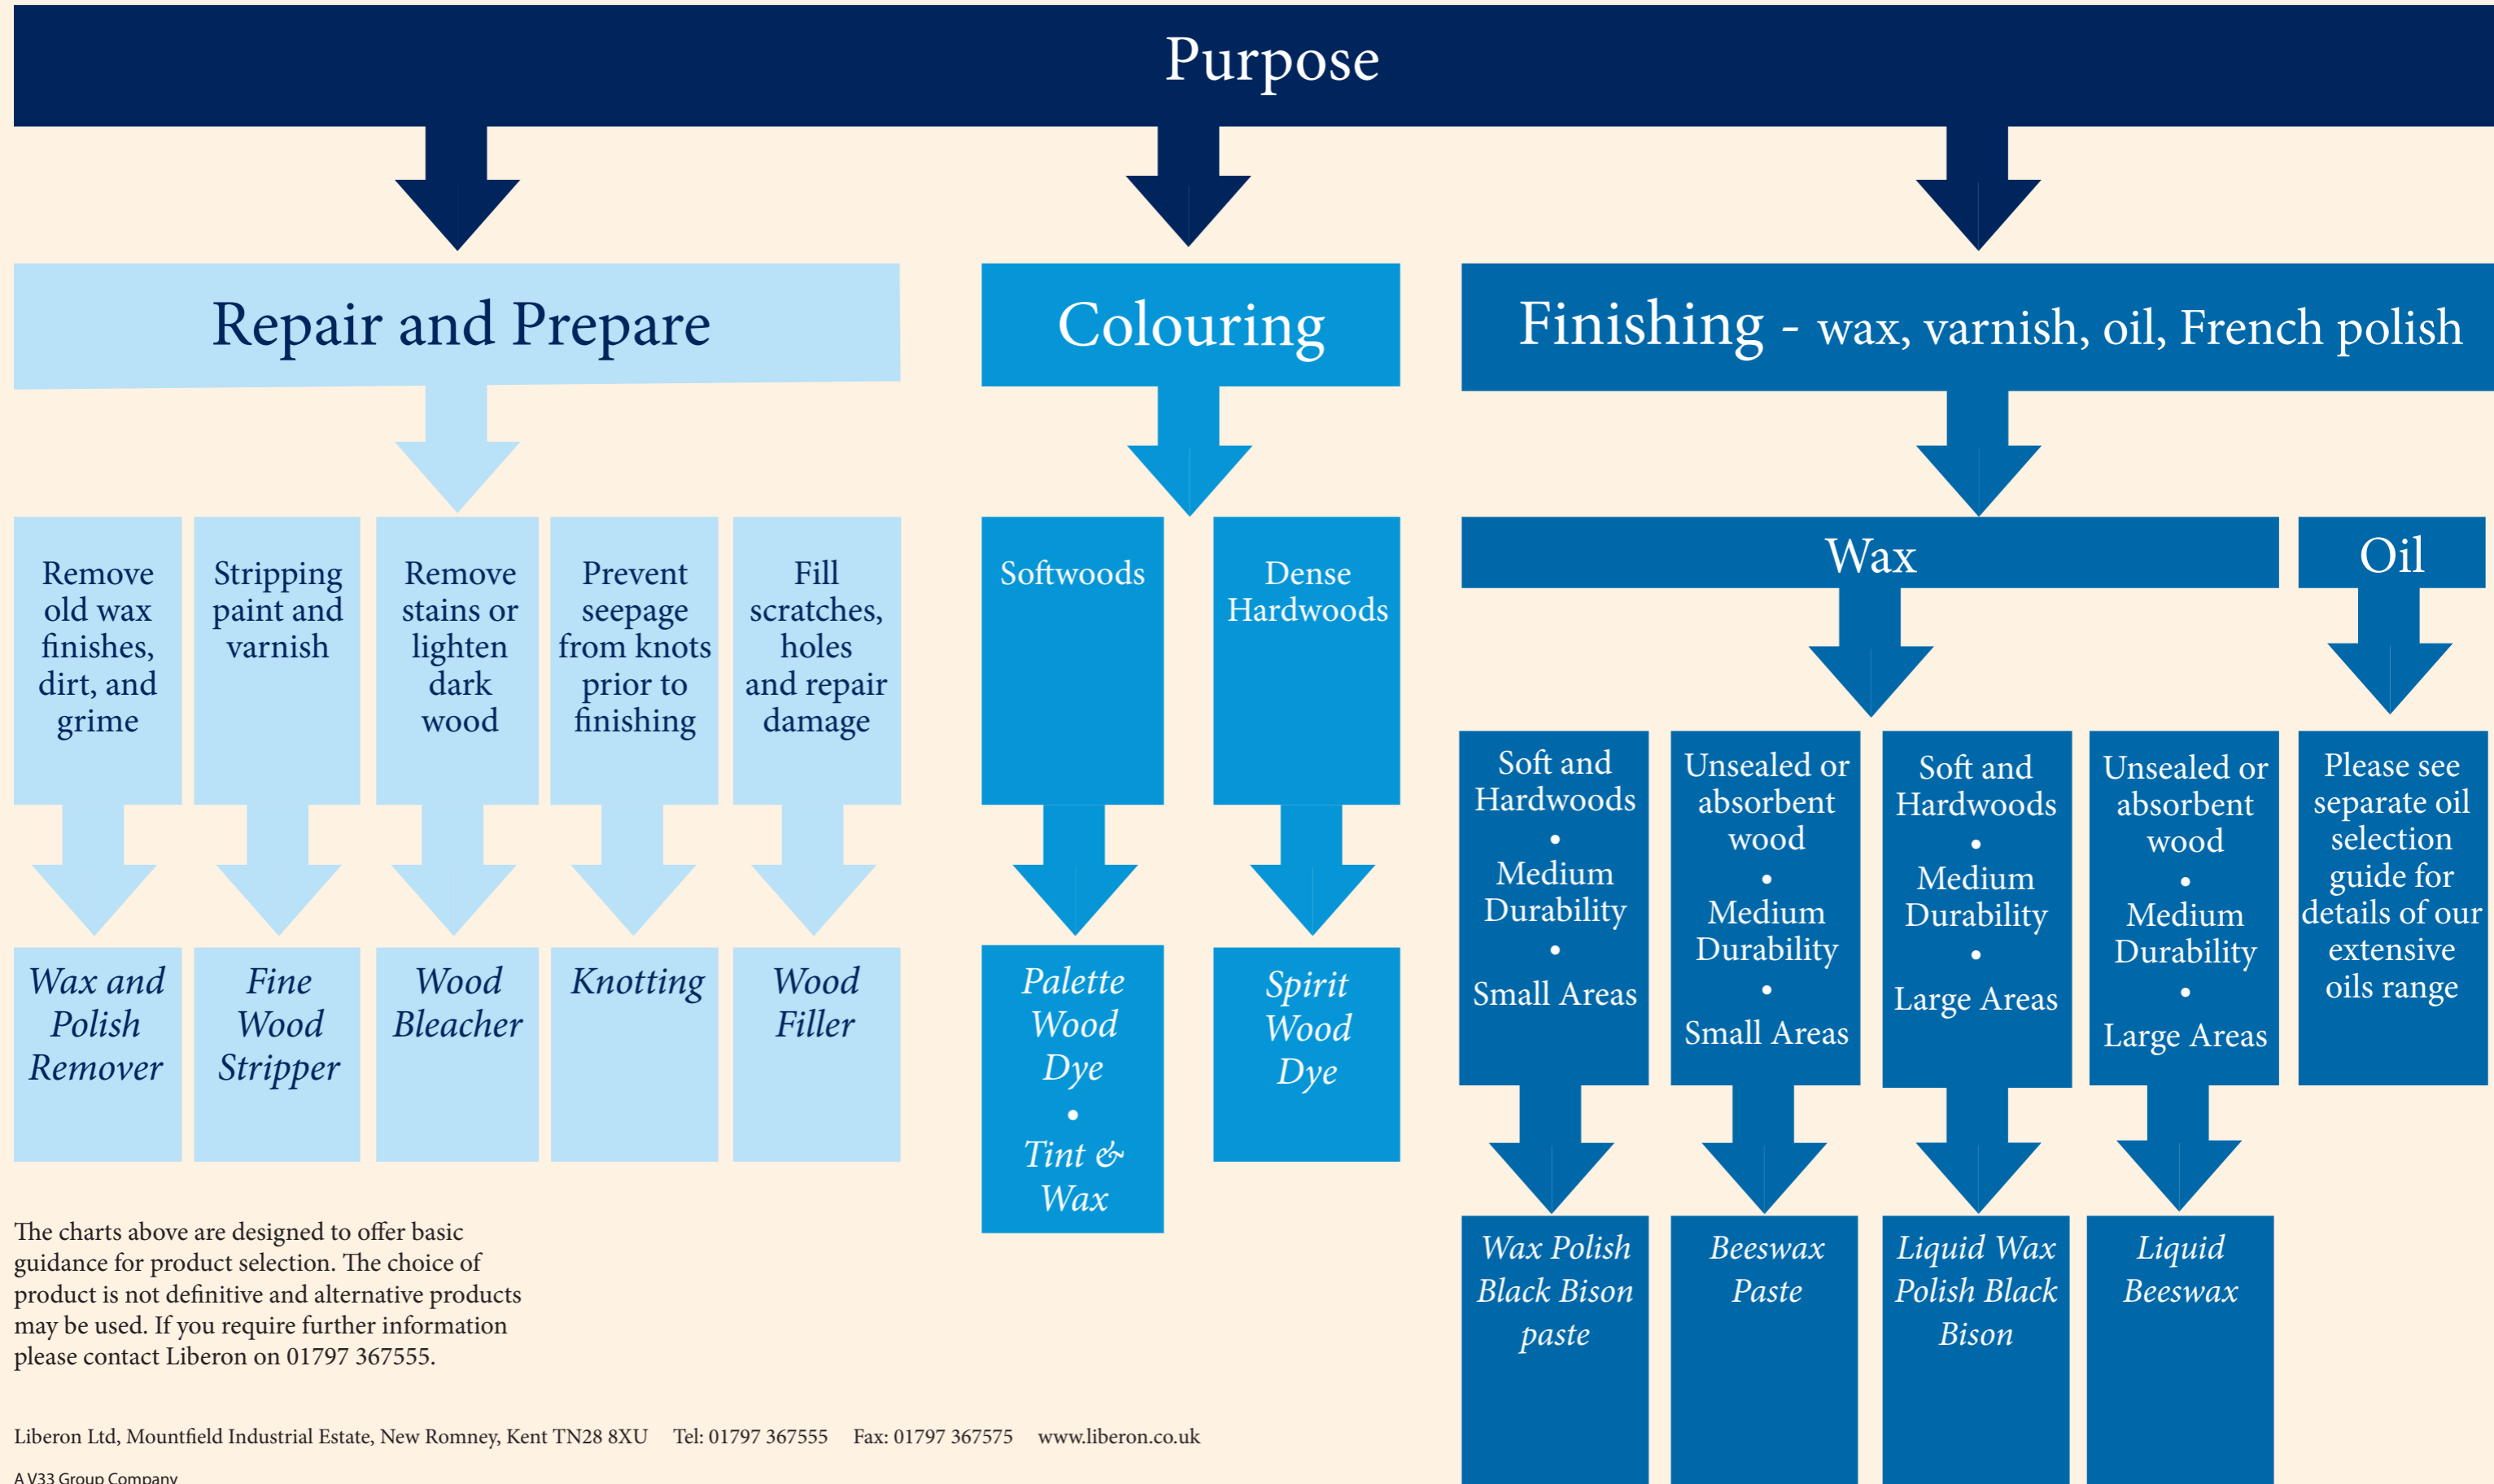

# Liberon Furniture Care

## Product Selection Guide

The charts above are designed to offer basic guidance for product selection. The choice of product is not definitive and alternative products may be used. If you require further information please contact Liberon on 01797 367555.

## Product Selection Guide